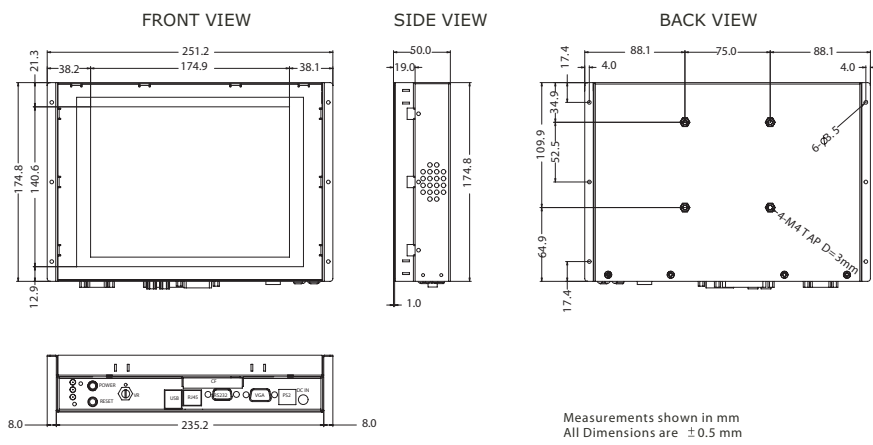

S-Series 8.4" Panel PC (AMD Geode LX-800 500MHz CPU)

MODEL #: R08A83S-OFT1

Mechanical Design

Open Frame

Modularized Construction

- | | |
|-------------------------------|-------------------------------|
| 1. Power / HDD LED | 7. CF Socket |
| 2. Power On Button | 8. VGA Conn . |
| 3. Power Reset Button | 9. RS-23 2 Conn. |
| 4. Brightness Adjustment Knob | 10. PS/2 |
| 5. USB | 11. DC-IN Lockable Power Jack |
| 6. RJ-45 | |

BOTTOM VIEW

System Specifications

TFT Characteristics :

- Resolutions : 800 x 600
- Brightness : 350 cd/m² (typ.)
- Contrast Ratio : 250 : 1(typ.)
- Viewing Angles : -50~50(H); -45~45(V)
- Max Colors : 262,144