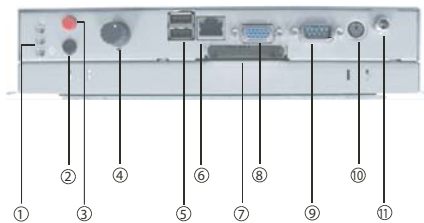

S-Series 8.4" Panel PC (AMD Geode LX-800 500MHz CPU)

MODEL #: R08A83S-OFT1

Mechanical Design

Open Frame

Modularized Construction

- | | |
|-------------------------------|-------------------------------|
| 1. Power / HDD LED | 7. CF Socket |
| 2. Power On Button | 8. VGA Conn . |
| 3. Power Reset Button | 9. RS-23 2 Conn. |
| 4. Brightness Adjustment Knob | 10. PS/2 |
| 5. USB | 11. DC-IN Lockable Power Jack |
| 6. RJ-45 | |

SBC Specifications :

- Processor : AMD Geode LX-800 500MHz CPU
- BIOS : Award 4Mbit Flash
- System Chipset : AMD CS5536 Companion Device
- Memory Slot : 1 x SODIMM, Max 1GB DDR 400
- Graphic Chipset : AMD® Geode LX800 Integrated (64MB shared)
- IDE : 1 x IDE(UDMA 33)
- CF : 1 x Type I/II CF socket
- KB/Mouse : 1 x PS/2
- Ethernet : 1 x RJ-45(Realtek RTL8110s 10/100 Mbps)
- VGA : 1 x VGAConn.
- Audio : Built in AC97 codec
- USB : 4 x USB 2.0
- Serial : 3 x RS232, 1 x RS232/422/485
- Parallel : 1 x LPT
- Expansion Slot : 1 x MiniPCI
- Power Input : DC IN (Lockable, Power Jack)
- Certifications : CE, FCC, RoHS